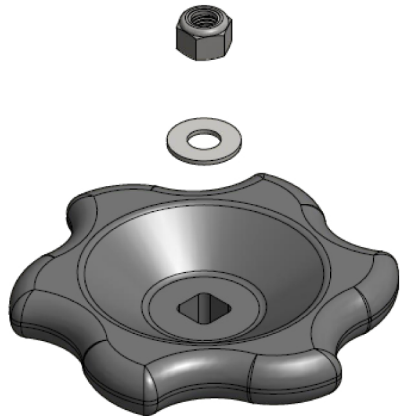

630 Series Valves

Key Replacement Part Kits

630-4KIT
PLUG AND SEAT ASSEMBLY KIT

PARTS INCLUDED

Plug Assembly

Seat

Seat Retainer

Thrust Bearing

PTFE Seal (not shown)

630-8KIT
HANDWHEEL KIT

PARTS INCLUDED

Handwheel Nut

Handwheel Washer

Handwheel

630-3KIT
STEM AND BONNET KIT

630-3PMKIT
PANEL MOUNT
STEM AND BONNET KIT

PARTS INCLUDED

Stem

Inner Bonnet

PTFE Seal

Stem O-Ring

Backup Ring

Bearing Spacer

Needle Bearing and Washer