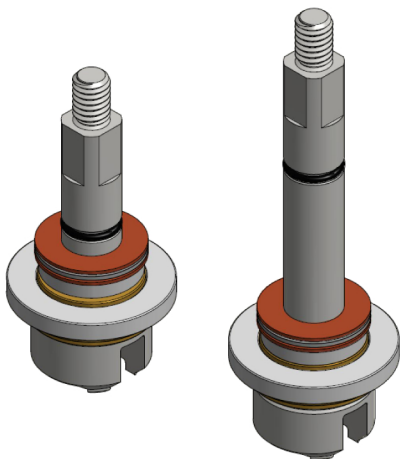

630 Series Valves

Key Replacement Part Kits

630-4KIT
PLUG AND SEAT ASSEMBLY KIT

PARTS INCLUDED

Plug Assembly

Seat

Seat Retainer

Thrust Bearing

PTFE Seal (not shown)

630-8KIT
HANDWHEEL KIT

PARTS INCLUDED

Handwheel Nut

Handwheel Washer

Handwheel

630-3KIT
STEM AND BONNET KIT

630-3PMKIT
PANEL MOUNT
STEM AND BONNET KIT

PARTS INCLUDED

Stem

Inner Bonnet

PTFE Seal

Stem O-Ring

Backup Ring

Bearing Spacer

Needle Bearing and Washer